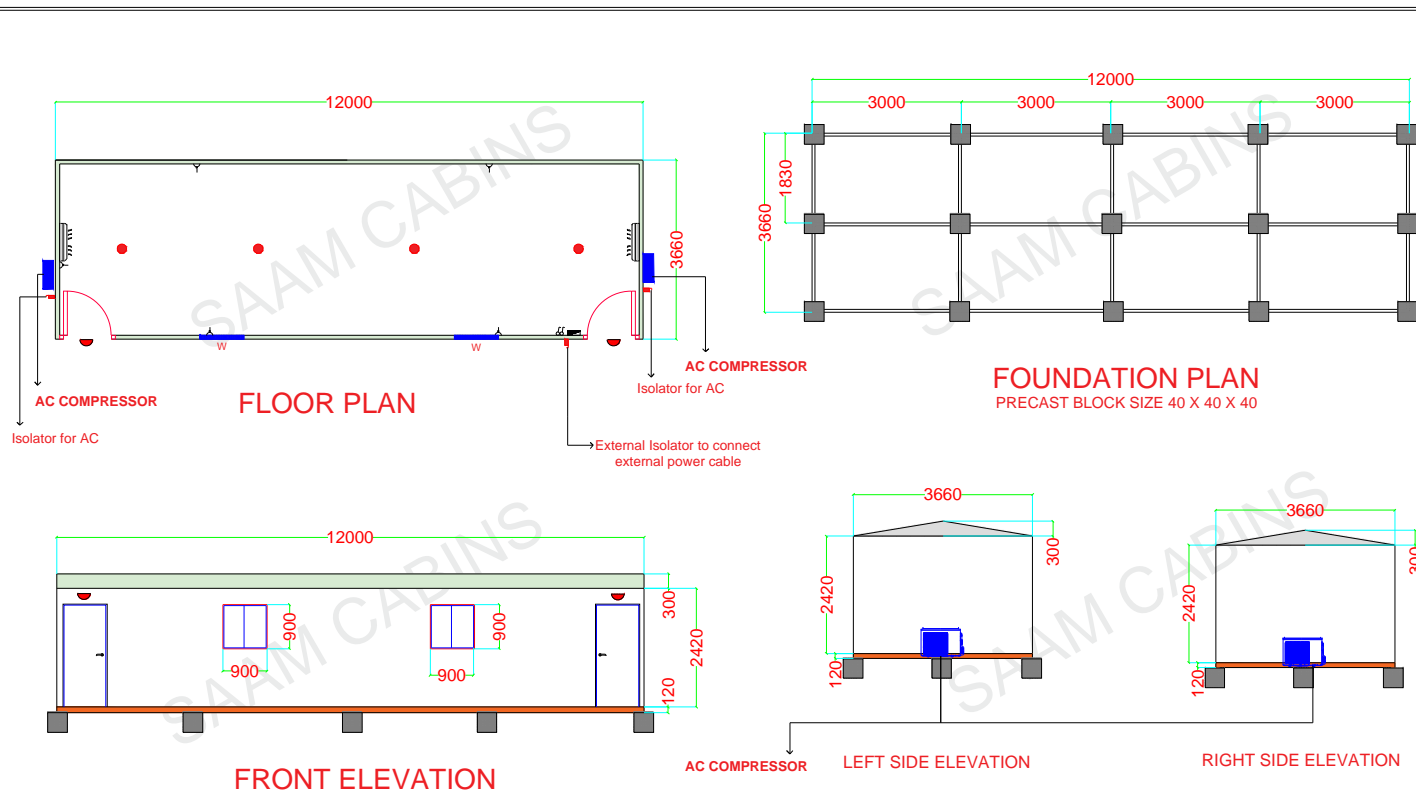

Brand New Fire Rated Porta Cabin, size 12 x 3.6 meter, Open Hall with all standard electrical fitting such as false ceiling led light, power sockets, Data Points, DB etc..
 (Picture for reference the cabin will be constructed as per the drawing below)

Optional : New 1.5 Ton, Split AC with installation on extended skid on the base for compressor.

AC COMPRESSOR
 INSTALLATION ON
 EXTENDED SKID
 OF THE CABIN

LEGENDS	
	Window AC
	Exhaust Fan
	False Ceiling LED Light
	Bulk Head Lamp
	13A Switched Socket
	15A Switched Socket
	Distribution Board
	One gang one way switch
	Split AC
	European W/C
	Wash Basin
	Sink
	Window
	Door
	Precast Block
	Water in and out
	Shower
	AC Compressor
	Double Socket with Data Point
	Shower Tray