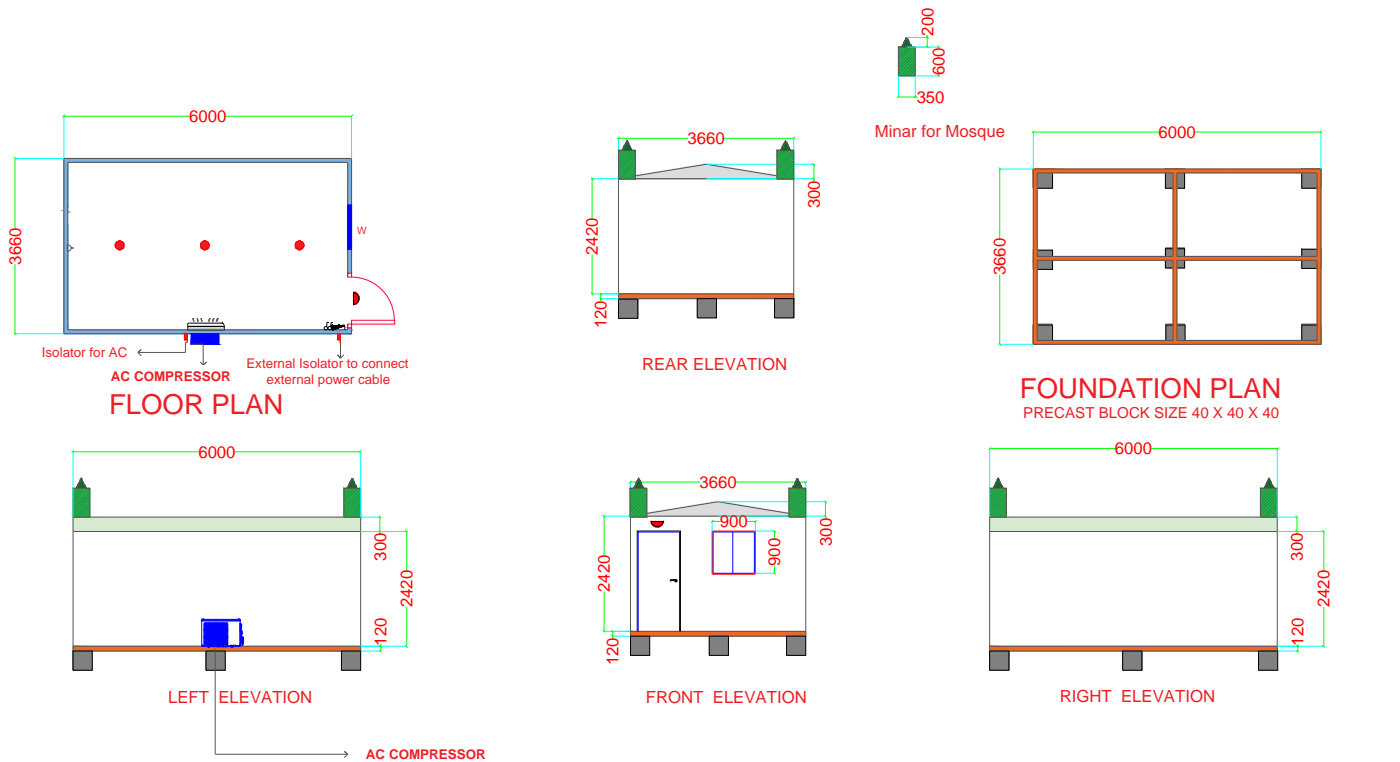

Brand New Fire Rated Porta Cabin, size 6 x 3.6 meter, Open hall for Mosque with all standard electrical fitting such as false ceiling led light, power sockets, Data Points, DB etc.. including deliver

AC Optional New 1.5 Ton, Split AC with installation on extended skid on the base for compressor.

Picture for reference only, the cabin will be constructed as be the drawing below

AC COMPRESSOR
INSTALLATION ON
EXTENDED SKID
OF THE CABIN

| LEGENDS | |
|---------|-------------------------------|
| | Window AC |
| | Exhaust Fan |
| | False Ceiling LED Light |
| | Bulk Head Lamp |
| | 13A Switched Socket |
| | 15A Switched Socket |
| | Distribution Board |
| | One gang one way switch |
| | Split AC |
| | European W/C |
| | Wash Basin |
| | Sink |
| | Window |
| | Door |
| | Precast Block |
| | Water in and out |
| | Shower |
| | AC Compressor |
| | Double Socket with Data Point |
| | Shower Tray |

Drawing Title
R1-SAM - 6 Meter Open Hall
Mosque
Drawing by : Sadiq Ali

SAAM CABINS FZE
Direct Number : +971 58 201 2073 | Office : +971 6 714 4832 | Fax : +971 5 714 4801
Post Box : 662
Email : sales@saamcabins.com