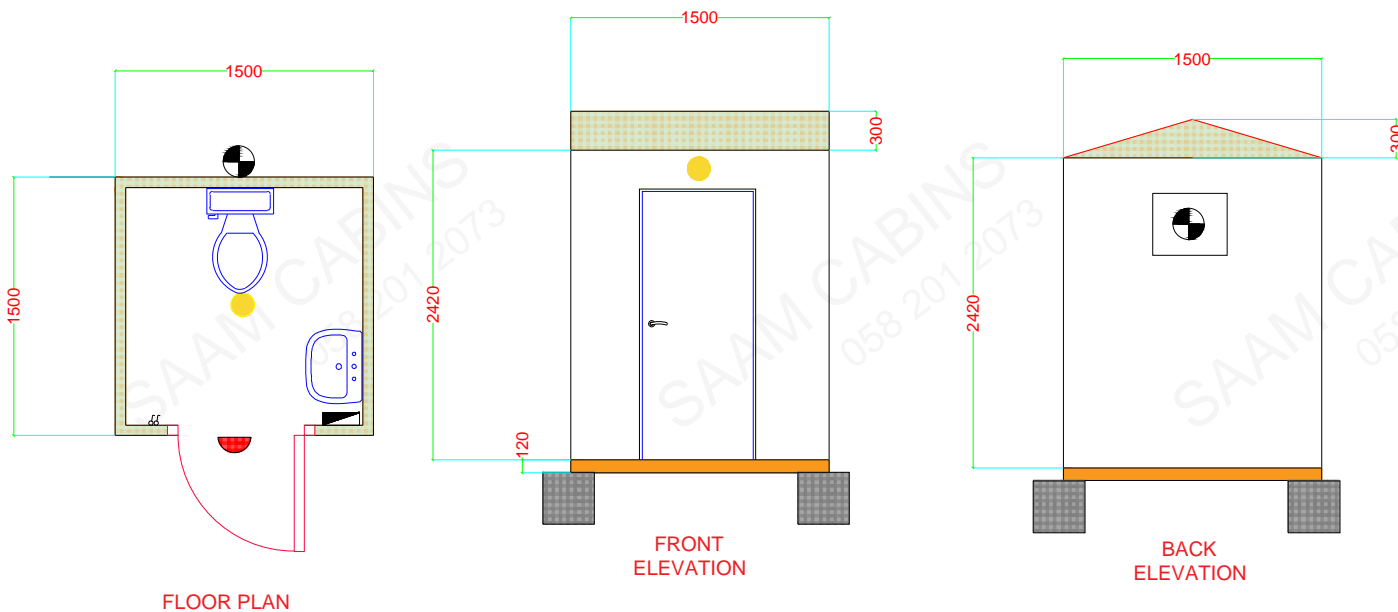

Brand New Fire Rated Porta Cabin, Toilet Unit size 1.5 x 1.5 meter Sanitary fitting includes 1 WC, 1 washbasin, Mirror, Paper Holder, soap holder, towel holder Electrical fitting included exhaust fan, false ceiling led light, outdoor light, DB including deliver and offloading

LEGENDS	
	Window AC
	Exhaust Fan
	False Ceiling LED Light
	Bulk Head Lamp
	13A Switched Socket
	15A Switched Socket
	Distribution Board
	One gang one way switch
	Split AC
	European W/C
	Wash Basin
	Sink
	Window
	Door
	Precast Block
	Water in and out
	Shower
	AC Compressor
	Double Socket with Data Point
	Shower Tray

Drawing Title  
 SAM- 1.5 x 1.5 Meter  
 Single Toilet  
 Drawing by : Sadiq Ali

**SAAM CABINS**  
 058 201 2073  
 sales@saamcabins.com

SAAM CABINS FZE  
 Direct Number : +971 58 201 2073 | Office : +971 6 714 4832 | Fax : +971 5 714 4801  
 Post Box : 662  
 Email : sales@saamcabins.com