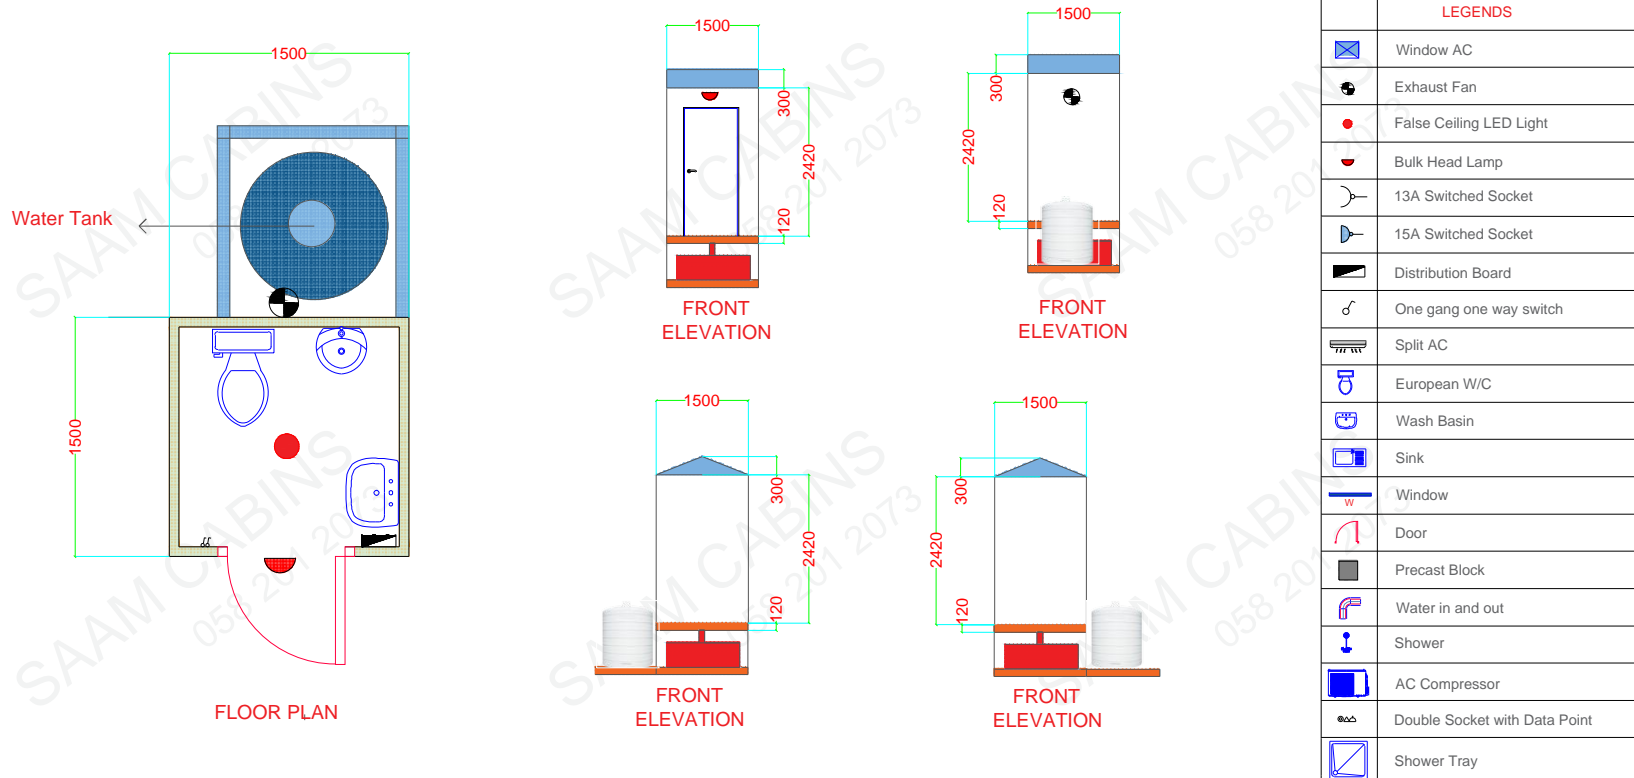

Brand New Fire Rated Porta Cabin, Toilet Unit size 1.5 x 1.5 meter 1 WC, 1 washbasin, 1 urinal with all standard electrical fitting and sanitary fitting including septic tank size 1.2 x 1.2 x .40 and 250 USG water tank with booster pump including deliver

Picture for reference on looks of the cabin, The cabin will be fabricated according to the drawing below without septic tank and without steps

Drawing Title
SAM- 1.5 x 1.5 Meter Single Toilet with septic tank and water tank