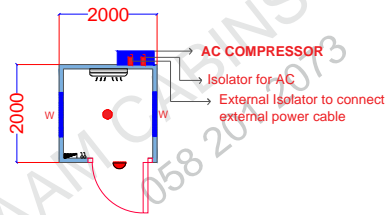

FRONT SIDE ELEVATION

Brand New Fire Rated Security Porta cabin size 2 x 2 meter with all standard electrical fitting including deliver to Dubai with RTA permission, toll charges, safety vehicle for the cabin.. and offloading of the cabin via pick up crane. Electrical fitting, False ceiling LED light, Power sockets, data point. Distribution board 2 side windows, and glass on door. The Cabin will Just like plug and play the client only need to give power connection. color as be client choice.

Note : Split AC Optional (The picture below is for reference, the cabin will be constructed as per the drawing below)

FLOOR PLAN