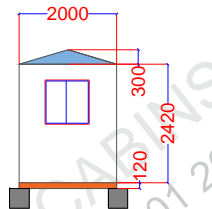

Brand New Fire Rated Security Porta cabin size 2 x 2 meter with all standard electrical fitting including deliver to Dubai with RTA permission, toll charges, safety vehicle for the cabin.. and offloading of the cabin via pick up crane. Electrical fitting, False ceiling LED light, Power sockets, data point. Distribution board 2 side windows, and glass on door. The Cabin will Just like plug and play the client only need to give power connection. color as be client choice.

Note : Split AC Optional (The picture below is for reference, the cabin will be constructed as per the drawing below)

FLOOR PLAN

FRONT SIDE ELEVATION

BACK SIDE ELEVATION

LEFT SIDE ELEVATION

RIGHT ELEVATION

FOUNDATION PLAN
PRECAST BLOCK SIZE 40 X 40 X 40

LEGENDS

	Window AC
	Exhaust Fan
	False Ceiling LED Light
	Bulk Head Lamp
	13A Switched Socket
	15A Switched Socket
	Distribution Board
	One gang one way switch
	Split AC
	European W/C
	Wash Basin
	Sink
	Window
	Door
	Precast Block
	Water in and out
	Shower
	AC Compressor
	Double Socket with Data Point
	Shower Tray