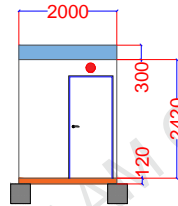

Brand New Fire Rated Security Porta cabin size 2 x 2 meter with all standard electrical fitting including deliver to Dubai with RTA permission, toll charges, safety vehicle for the cabin.. and offloading of the cabin via pick up crane. Electrical fitting, False ceiling LED light, Power sockets, data point. Distribution board 2 side windows, and glass on door. The Cabin will Just like plug and play the client only need to give power connection. color as be client choice.

Note : Split AC Optional (The picture below is for reference, the cabin will be constructed as per the drawing below)

FLOOR PLAN

FRONT SIDE ELEVATION

BACK SIDE ELEVATION

LEFT SIDE ELEVATION

RIGHT ELEVATION

FOUNDATION PLAN
PRECAST BLOCK SIZE 40 X 40 X 40

LEGENDS

	Window AC
	Exhaust Fan
	False Ceiling LED Light
	Bulk Head Lamp
	13A Switched Socket
	15A Switched Socket
	Distribution Board
	One gang one way switch
	Split AC
	European W/C
	Wash Basin
	Sink
	Window
	Door
	Precast Block
	Water in and out
	Shower
	AC Compressor
	Double Socket with Data Point
	Shower Tray