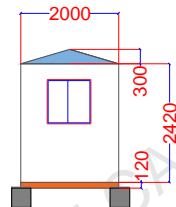

Brand New Fire Rated Security Porta cabin size 2 x 2 meter with all standard electrical fitting including deliver to Dubai with RTA permission, toll charges, safety vehicle for the cabin.. and offloading of the cabin via pick up crane. Electrical fitting, False ceiling LED light, Power sockets, data point. Distribution board 2 side windows, and glass on door. The Cabin will Just like plug and play the client only need to give power connection. color as be client choice.

Note : Split AC Optional (The picture below is for reference, the cabin will be constructed as per the drawing below)

FLOOR PLAN

FRONT SIDE ELEVATION

BACK SIDE ELEVATION

LEFT SIDE ELEVATION

RIGHT ELEVATION

FOUNDATION PLAN
PRECAST BLOCK SIZE 40 X 40 X 40

LEGENDS

	Window AC
	Exhaust Fan
	False Ceiling LED Light
	Bulk Head Lamp
	13A Switched Socket
	15A Switched Socket
	Distribution Board
	One gang one way switch
	Split AC
	European W/C
	Wash Basin
	Sink
	Window
	Door
	Precast Block
	Water in and out
	Shower
	AC Compressor
	Double Socket with Data Point
	Shower Tray