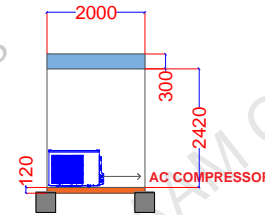

BACK SIDE ELEVATION