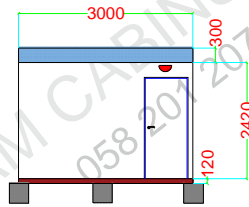

Brand New Fire Rated Porta cabin toilet unit size 3 x 3 meter with all standard electrical/Sanitary fitting including deliver with RTA permission, toll charges, safety vehicle for the cabin. Electrical fitting, False ceiling LED light, Distribution board, Exhaust fan, Sanitary fitting, WC, Washbasin, Mirror, Paper holder, Soup holder, Urinal, Note: The Cabin will be just like plug and play, Client only need to give Power/water and drainage connection and start using the cabin, (Civil footing and offloading crane client need to arrange at the time of deliver)

Picture for reference of the cabin only, the cabin will be constructed as per the drawing below

Floor Plan

Left Elevation

Right Elevation

Front Elevation

Foundation SKID Plan  
Precast block 40 x 40 x 40

Back Elevation