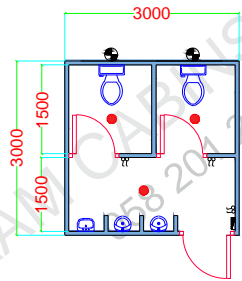

Brand New Fire Rated Porta cabin toilet unit size 3 x 3 meter with all standard electrical/Sanitary fitting including deliver with RTA permission, toll charges, safety vehicle for the cabin. Electrical fitting, False ceiling LED light, Distribution board, Exhaust fan, Sanitary fitting, WC, Washbasin, Mirror, Paper holder, Soup holder, Urinal, Note: The Cabin will be just like plug and play, Client only need to give Power/water and drainage connection and start using the cabin, (Civil footing and offloading crane client need to arrange at the time of deliver)

Picture for reference of the cabin only, the cabin will be constructed as per the drawing below

Floor Plan

Left Elevation

Right Elevation

Front Elevation

Foundation SKID Plan  
Precast block 40 x 40 x 40

Back Elevation