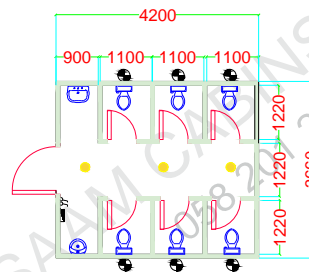

Brand New Fire Rated Porta cabin Toilet Unit size 4.2 x 3.6 meter 6 WC, 1 Urinal , 1 washbasin, with all standard electrical/Sanitary fitting Electrical fitting, False ceiling LED light, Distribution board, Exhaust fan, Sanitary fitting, WC, Washbasin, Urinals, Mirror, Paper holder, Soup holder

Picture for reference of the cabin, The cabin will be fabricated according to the drawing below.

FLOOR PLAN

LEFT ELEVATION

FOUNDATION PLAN
PRECAST BLOCK SIZE 40 X 40 X 40

FRONT ELEVATION

RIGHT ELEVATION

REAR ELEVATION