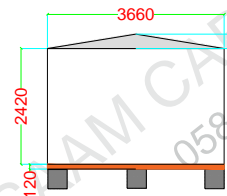

Brand New Fire Rated Porta cabin Toilet Unit size 4.2 x 3.6 meter 6 WC, 1 Urinal , 1 washbasin, with all standard electrical/Sanitary fitting Electrical fitting, False ceiling LED light, Distribution board, Exhaust fan, Sanitary fitting, WC, Washbasin, Urinals, Mirror, Paper holder, Soup holder

Picture for reference of the cabin, The cabin will be fabricated according to the drawing below.

FLOOR PLAN

LEFT ELEVATION

FOUNDATION PLAN
PRECAST BLOCK SIZE 40 X 40 X 40

FRONT ELEVATION

RIGHT ELEVATION

REAR ELEVATION