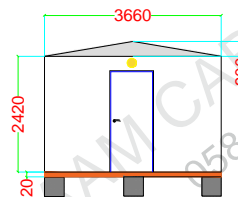

Brand New Fire Rated Porta cabin Toilet Unit size 4.2 x 3.6 meter 6 WC, 1 Urinal , 1 washbasin, with all standard electrical/Sanitary fitting Electrical fitting, False ceiling LED light, Distribution board, Exhaust fan, Sanitary fitting, WC, Washbasin, Urinals, Mirror, Paper holder, Soup holder

Picture for reference of the cabin, The cabin will be fabricated according to the drawing below.

FLOOR PLAN

LEFT ELEVATION

FOUNDATION PLAN
PRECAST BLOCK SIZE 40 X 40 X 40

FRONT ELEVATION

RIGHT ELEVATION

REAR ELEVATION