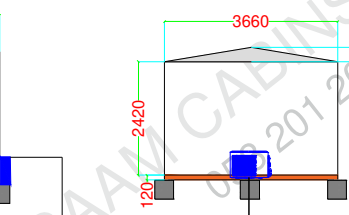

Brand New Fire Rated Porta Cabin, size 12 x 3.6 meter, 2 room, 1 pantry, 1 Toilet with all standard electrical fitting such as false ceiling led light, power sockets, Data Points, DB etc.. and sanitary fitting such as WC, washbasin, mirror, paper holder, towel holder, soap holder etc. including deliver

AC Optional New 1.5 Ton. Split AC with installation on extended skid on the base for compressor.

AC COMPRESSOR INSTALLATION ON EXTENDED SKID OF THE CABIN

FLOOR PLAN

FOUNDATION PLAN
PRECAST BLOCK SIZE 40 X 40 X 40

FRONT ELEVATION

LEFT SIDE ELEVATION

RIGHT SIDE ELEVATION

LEGENDS

	Window AC
	Exhaust Fan
	False Ceiling LED Light
	Bulk Head Lamp
	13A Switched Socket
	15A Switched Socket
	Distribution Board
	One gang one way switch
	Split AC
	European W/C
	Wash Basin
	Sink
	Window
	Door
	Precast Block
	Water in and out
	Shower
	AC Compressor
	Double Socket with Data Point
	Shower Tray