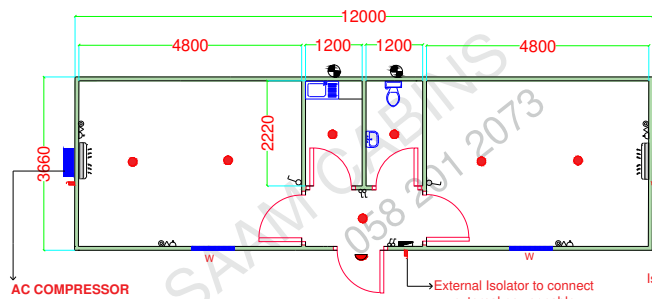

Brand New Fire Rated Porta Cabin, size 12 x 3.6 meter, 2 room, 1 pantry, 1 Toilet with all standard electrical fitting such as false ceiling led light, power sockets, Data Points, DB etc.. and sanitary fitting such as WC, washbasin, mirror, paper holder, towel holder, soap holder etc. including deliver

AC Optional New 1.5 Ton. Split AC with installation on extended skid on the base for compressor.

AC COMPRESSOR INSTALLATION ON EXTENDED SKID OF THE CABIN

FLOOR PLAN

FOUNDATION PLAN
PRECAST BLOCK SIZE 40 X 40 X 40

FRONT ELEVATION

LEFT SIDE ELEVATION

RIGHT SIDE ELEVATION

LEGENDS

	Window AC
	Exhaust Fan
	False Ceiling LED Light
	Bulk Head Lamp
	13A Switched Socket
	15A Switched Socket
	Distribution Board
	One gang one way switch
	Split AC
	European W/C
	Wash Basin
	Sink
	Window
	Door
	Precast Block
	Water in and out
	Shower
	AC Compressor
	Double Socket with Data Point
	Shower Tray