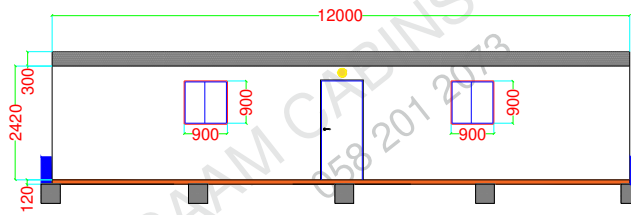

Brand New Fire Rated Porta Cabin, size 12 x 3.6 meter, 2 room, 1 pantry, 1 Toilet with all standard electrical fitting such as false ceiling led light, power sockets, Data Points, DB etc.. and sanitary fitting such as WC, washbasin, mirror, paper holder, towel holder, soap holder etc. including deliver

AC Optional New 1.5 Ton. Split AC with installation on extended skid on the base for compressor.

AC COMPRESSOR INSTALLATION ON EXTENDED SKID OF THE CABIN

FLOOR PLAN

FOUNDATION PLAN
PRECAST BLOCK SIZE 40 X 40 X 40

FRONT ELEVATION

LEFT SIDE ELEVATION

RIGHT SIDE ELEVATION

LEGENDS

	Window AC
	Exhaust Fan
	False Ceiling LED Light
	Bulk Head Lamp
	13A Switched Socket
	15A Switched Socket
	Distribution Board
	One gang one way switch
	Split AC
	European W/C
	Wash Basin
	Sink
	Window
	Door
	Precast Block
	Water in and out
	Shower
	AC Compressor
	Double Socket with Data Point
	Shower Tray