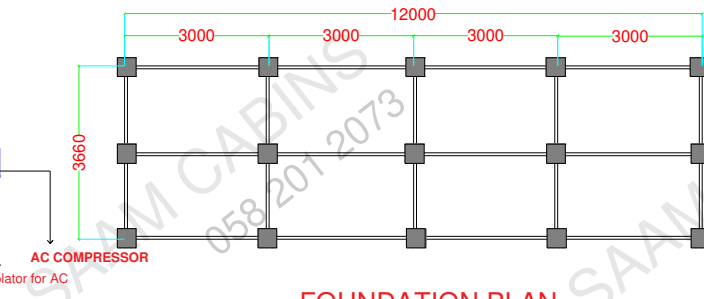

Brand New Fire Rated Porta Cabin, size 12 x 3.6 meter, 2 room, 1 pantry, 1 Toilet with all standard electrical fitting such as false ceiling led light, power sockets, Data Points, DB etc.. and sanitary fitting such as WC, washbasin, mirror, paper holder, towel holder, soap holder etc. including deliver

AC Optional New 1.5 Ton. Split AC with installation on extended skid on the base for compressor.

AC COMPRESSOR INSTALLATION ON EXTENDED SKID OF THE CABIN

FLOOR PLAN

FOUNDATION PLAN
PRECAST BLOCK SIZE 40 X 40 X 40