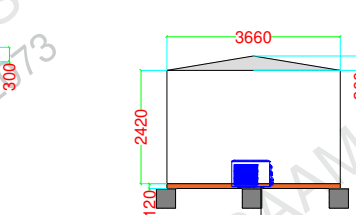

RIGHT SIDE ELEVATION

LEGENDS

	Window AC
	Exhaust Fan
	False Ceiling LED Light
	Bulk Head Lamp
	13A Switched Socket
	15A Switched Socket
	Distribution Board
	One gang one way switch
	Split AC
	European W/C
	Wash Basin
	Sink
	Window
	Door
	Precast Block
	Water in and out
	Shower
	AC Compressor
	Double Socket with Data Point
	Shower Tray

Drawing Title
2 Rooms | 1 Toilet | 1 Pantry

Drawing by : Sadiq Ali