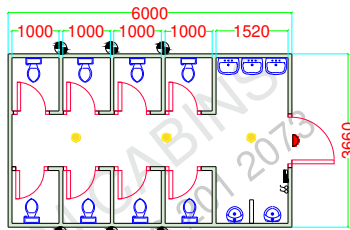

Brand New Fire Rated Porta cabin Toilet Unit size 6 x 3.6 meter 8 WC, 2 Urinal , 3 washbasin with all standard electrical/Sanitary fitting Electrical fitting, False ceiling LED light, Distribution board, Exhaust fan, Sanitary fitting, WC, Washbasin, Urinals, Mirror, Paper holder, Soup holder

Picture for reference of the cabin, The cabin will be fabricated according to the drawing below.

FLOOR PLAN

FOUNDATION PLAN
PRECAST BLOCK SIZE 40 X 40 X 40

FRONT ELEVATION

RIGHT SIDE ELEVATION

LEFT SIDE ELEVATION