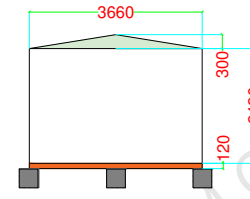

Brand New Fire Rated Porta cabin Toilet Unit size 6 x 3.6 meter 8 WC, 2 Urinal , 3 washbasin with all standard electrical/Sanitary fitting Electrical fitting, False ceiling LED light, Distribution board, Exhaust fan, Sanitary fitting, WC, Washbasin, Urinals, Mirror, Paper holder, Soup holder

Picture for reference of the cabin, The cabin will be fabricated according to the drawing below.

FLOOR PLAN

FOUNDATION PLAN
PRECAST BLOCK SIZE 40 X 40 X 40

FRONT ELEVATION

RIGHT SIDE ELEVATION

LEFT SIDE ELEVATION