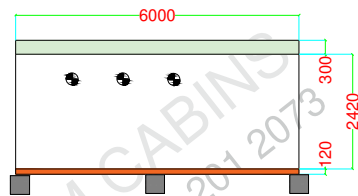

Brand New Fire Rated Porta cabin Toilet Unit size 6 x 3.6 meter 8 WC, 2 Urinal , 3 washbasin with all standard electrical/Sanitary fitting Electrical fitting, False ceiling LED light, Distribution board, Exhaust fan, Sanitary fitting, WC, Washbasin, Urinals, Mirror, Paper holder, Soup holder

Picture for reference of the cabin, The cabin will be fabricated according to the drawing below.

FLOOR PLAN

FOUNDATION PLAN
PRECAST BLOCK SIZE 40 X 40 X 40

FRONT ELEVATION

RIGHT SIDE ELEVATION

LEFT SIDE ELEVATION