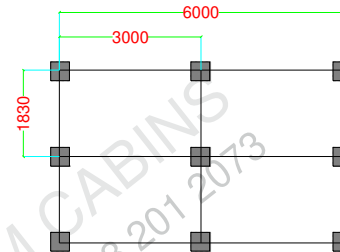

Brand New Fire Rated Porta cabin Toilet Unit size 6 x 3.6 meter 8 WC, 2 Urinal , 3 washbasin with all standard electrical/Sanitary fitting Electrical fitting, False ceiling LED light, Distribution board, Exhaust fan, Sanitary fitting, WC, Washbasin, Urinals, Mirror, Paper holder, Soup holder

Picture for reference of the cabin, The cabin will be fabricated according to the drawing below.

FLOOR PLAN

FOUNDATION PLAN
PRECAST BLOCK SIZE 40 X 40 X 40

FRONT ELEVATION

RIGHT SIDE ELEVATION

LEFT SIDE ELEVATION