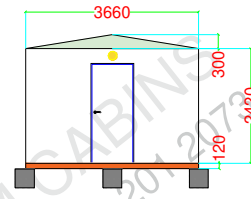

Brand New Fire Rated Porta cabin Toilet Unit size 6 x 3.6 meter 8 WC, 2 Urinal , 3 washbasin with all standard electrical/Sanitary fitting Electrical fitting, False ceiling LED light, Distribution board, Exhaust fan, Sanitary fitting, WC, Washbasin, Urinals, Mirror, Paper holder, Soup holder

Picture for reference of the cabin, The cabin will be fabricated according to the drawing below.

FLOOR PLAN

FOUNDATION PLAN
PRECAST BLOCK SIZE 40 X 40 X 40

FRONT ELEVATION

RIGHT SIDE ELEVATION

LEFT SIDE ELEVATION