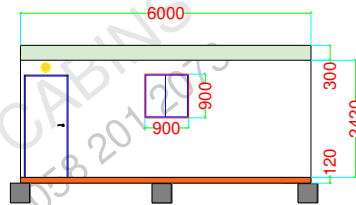

Brand New Fire Rated Porta size 6 x 3.6 with all standard electrical/ Sanitary fitting including deliver.

Electrical fitting False ceiling LED light, Distribution board, Exhaust fan **Sanitary fitting**, WC, Washbasin, Mirror, Paper holder, Soup holder, Exhaust fan

Optional : 1.5 Ton Split AC with installation of compressor on extended skid of the cabin

FLOOR PLAN

FOUNDATION PLAN
PRECAST BLOCK SIZE 40 X 40 X 40

FRONT ELEVATION

RIGHT SIDE ELEVATION

LEFT SIDE ELEVATION