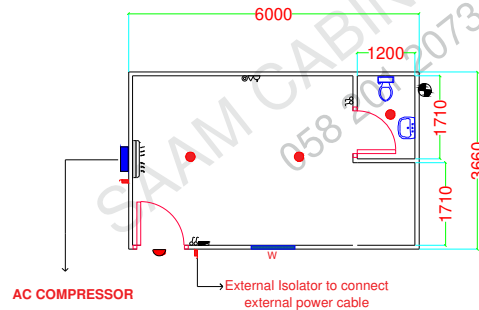

Brand New Fire Rated Porta size 6 x 3.6 with all standard electrical/ Sanitary fitting including deliver.

Electrical fitting False ceiling LED light, Distribution board, Exhaust fan **Sanitary fitting**, WC, Washbasin, Mirror, Paper holder, Soup holder, Exhaust fan

Optional : 1.5 Ton Split AC with installation of compressor on extended skid of the cabin

FLOOR PLAN

FOUNDATION PLAN
PRECAST BLOCK SIZE 40 X 40 X 40

FRONT ELEVATION

RIGHT SIDE ELEVATION

LEFT SIDE ELEVATION