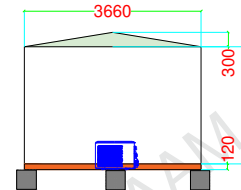

Brand New Fire Rated Porta size 6 x 3.6 with all standard electrical/ Sanitary fitting including deliver.

Electrical fitting False ceiling LED light, Distribution board, Exhaust fan **Sanitary fitting**, WC, Washbasin, Mirror, Paper holder, Soup holder, Exhaust fan

Optional : 1.5 Ton Split AC with installation of compressor on extended skid of the cabin

FLOOR PLAN

FOUNDATION PLAN
PRECAST BLOCK SIZE 40 X 40 X 40

FRONT ELEVATION

RIGHT SIDE ELEVATION

LEFT SIDE ELEVATION