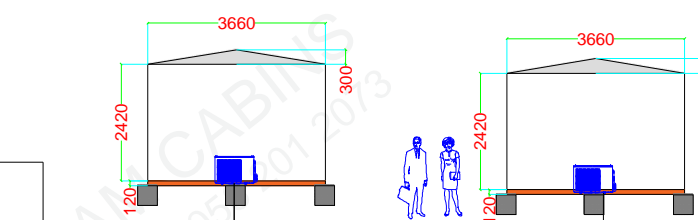

Brand New Fire Rated Porta Cabin, size 12 x 3.6 meter, 2 room, 1 pantry, 1 Toilet with all standard electrical fitting such as false ceiling led light, power sockets, Data Points, DB etc.. and sanitary fitting such as WC, washbasin, mirror, paper holder, towel holder, soup holder etc.. including deliver

AC Optional New 1.5 Ton, Split AC with installation on extended skid on the base for compressor.

AC COMPRESSOR INSTALLATION ON EXTENDED SKID OF THE CABIN

FLOOR PLAN

FOUNDATION PLAN
PRECAST BLOCK SIZE 40 X 40 X 40

FRONT ELEVATION

LEFT SIDE ELEVATION

RIGHT SIDE ELEVATION

LEGENDS

	Window AC
	Exhaust Fan
	False Ceiling LED Light
	Bulk Head Lamp
	13A Switched Socket
	15A Switched Socket
	Distribution Board
	One gang one way switch
	Split AC
	European W/C
	Wash Basin
	Sink
	Window
	Door
	Precast Block
	Water in and out
	Shower
	AC Compressor
	Double Socket with Data Point
	Shower Tray