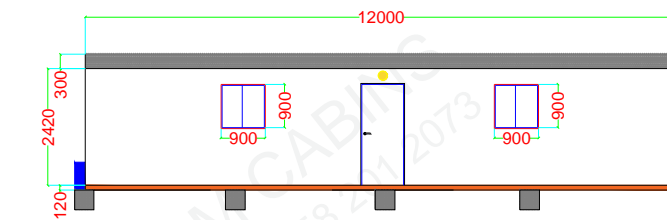

Brand New Fire Rated Porta Cabin, size 12 x 3.6 meter, 2 room, 1 pantry, 1 Toilet with all standard electrical fitting such as false ceiling led light, power sockets, Data Points, DB etc.. and sanitary fitting such as WC, washbasin, mirror, paper holder, towel holder, soup holder etc.. including deliver

AC Optional New 1.5 Ton, Split AC with installation on extended skid on the base for compressor.

AC COMPRESSOR INSTALLATION ON EXTENDED SKID OF THE CABIN

FLOOR PLAN

FOUNDATION PLAN
PRECAST BLOCK SIZE 40 X 40 X 40

FRONT ELEVATION

LEFT SIDE ELEVATION

RIGHT SIDE ELEVATION

LEGENDS

	Window AC
	Exhaust Fan
	False Ceiling LED Light
	Bulk Head Lamp
	13A Switched Socket
	15A Switched Socket
	Distribution Board
	One gang one way switch
	Split AC
	European W/C
	Wash Basin
	Sink
	Window
	Door
	Precast Block
	Water in and out
	Shower
	AC Compressor
	Double Socket with Data Point
	Shower Tray