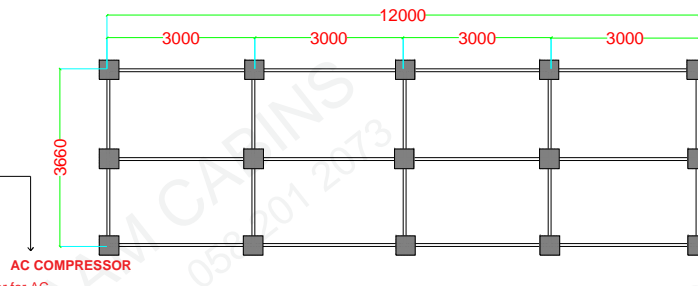

Brand New Fire Rated Porta Cabin, size 12 x 3.6 meter, 2 room, 1 pantry, 1 Toilet with all standard electrical fitting such as false ceiling led light, power sockets, Data Points, DB etc.. and sanitary fitting such as WC, washbasin, mirror, paper holder, towel holder, soup holder etc.. including deliver

AC Optional New 1.5 Ton, Split AC with installation on extended skid on the base for compressor.

AC COMPRESSOR INSTALLATION ON EXTENDED SKID OF THE CABIN

FLOOR PLAN

FOUNDATION PLAN
PRECAST BLOCK SIZE 40 X 40 X 40