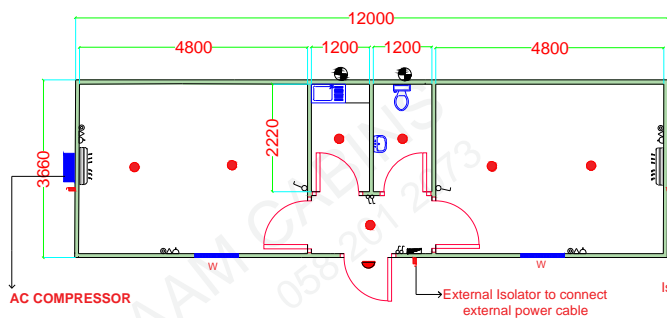

Brand New Fire Rated Porta Cabin, size 12 x 3.6 meter, 2 room, 1 pantry, 1 Toilet with all standard electrical fitting such as false ceiling led light, power sockets, Data Points, DB etc.. and sanitary fitting such as WC, washbasin, mirror, paper holder, towel holder, soup holder etc.. including deliver

AC Optional New 1.5 Ton, Split AC with installation on extended skid on the base for compressor.

AC COMPRESSOR INSTALLATION ON EXTENDED SKID OF THE CABIN

FLOOR PLAN

FOUNDATION PLAN
PRECAST BLOCK SIZE 40 X 40 X 40

FRONT ELEVATION

LEFT SIDE ELEVATION

RIGHT SIDE ELEVATION

LEGENDS

	Window AC
	Exhaust Fan
	False Ceiling LED Light
	Bulk Head Lamp
	13A Switched Socket
	15A Switched Socket
	Distribution Board
	One gang one way switch
	Split AC
	European W/C
	Wash Basin
	Sink
	Window
	Door
	Precast Block
	Water in and out
	Shower
	AC Compressor
	Double Socket with Data Point
	Shower Tray