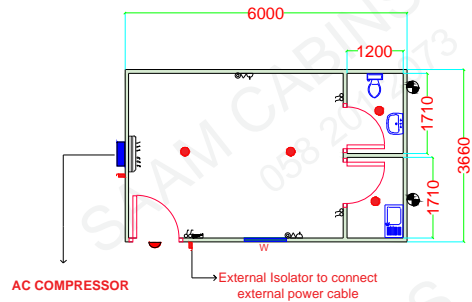

Brand New Fire Rated Porta size 6 x 3.6 with all standard electrical/Sanitary fitting including deliver.  
 Electrical fitting False ceiling LED light, Distribution board, Exhaust fan Sanitary fitting, WC, Washbasin, Mirror, Paper holder, Soup holder  
 Kitchen Fitting Kitchen Sink with mixer, Cabinet, Exhaust fan

Optional : 1.5 Ton Split AC with installation of compressor on extended skid of the cabin

FLOOR PLAN

FOUNDATION PLAN  
 PRECAST BLOCK SIZE 40 X 40 X 40

FRONT ELEVATION

RIGHT SIDE ELEVATION

LEFT SIDE ELEVATION

LEGENDS

	Window AC
	Exhaust Fan
	False Ceiling LED Light
	Bulk Head Lamp
	13A Switched Socket
	15A Switched Socket
	Distribution Board
	One gang one way switch
	Split AC
	European W/C
	Wash Basin
	Sink
	Window
	Door
	Precast Block
	Water in and out
	Shower
	AC Compressor
	Double Socket with Data Point
	Shower Tray