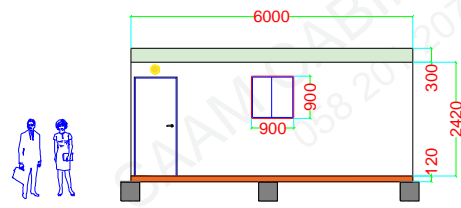

Brand New Fire Rated Porta size 6 x 3.6 with all standard electrical/Sanitary fitting including deliver.  
 Electrical fitting False ceiling LED light, Distribution board, Exhaust fan Sanitary fitting, WC, Washbasin, Mirror, Paper holder, Soup holder  
 Kitchen Fitting Kitchen Sink with mixer, Cabinet, Exhaust fan

Optional : 1.5 Ton Split AC with installation of compressor on extended skid of the cabin

FLOOR PLAN

FOUNDATION PLAN  
 PRECAST BLOCK SIZE 40 X 40 X 40

FRONT ELEVATION

RIGHT SIDE ELEVATION

LEFT SIDE ELEVATION