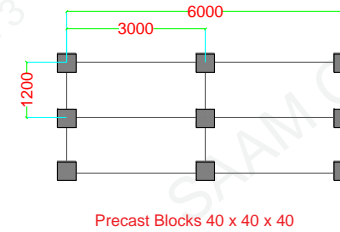

Refurbished Modified Container, size 6 x 2.4 meter 1 Room, 1 Toilet with all standard electrical/Sanitary fitting such as false ceiling led light, power sockets, data point, DB, Doors and windows, WC, Washbasin, mirror, paper holder, soup holder (The picture are for reference the cabin will be as be the drawing below. )