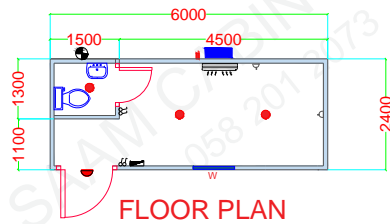

Refurbished Modified Container, size 6 x 2.4 meter 1 Room, 1 Toilet with all standard electrical/Sanitary fitting such as false ceiling led light, power sockets, data point, DB, Doors and windows, WC, Washbasin, mirror, paper holder, soup holder (The picture are for reference the cabin will be as be the drawing below. )

LEGENDS

	Window AC
	Exhaust Fan
	False Ceiling LED Light
	Bulk Head Lamp
	13A Switched Socket
	15A Switched Socket
	Distribution Board
	One gang one way switch
	Split AC
	European W/C
	Wash Basin
	Sink
	Window
	Door
	Precast Block
	Water in and out
	Shower
	AC Compressor
	Double Socket with Data Point
	Shower Tray