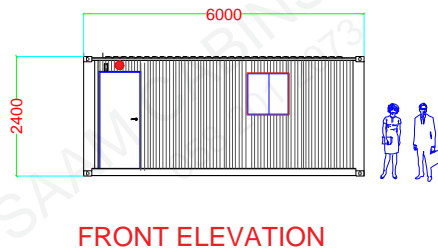

Refurbished Modified Container, size 6 x 2.4 meter 1 Room, 1 Toilet with all standard electrical/Sanitary fitting such as false ceiling led light, power sockets, data point, DB, Doors and windows, WC, Washbasin, mirror, paper holder, soup holder (The picture are for reference the cabin will be as be the drawing below. )