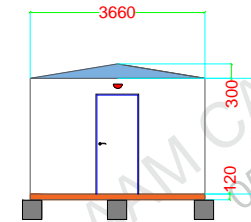

Brand New Fire Rated Porta cabin Toilet Unit size 12 x 3.6 meter with all standard electrical/Sanitary fitting including deliver 20 Toilet WC western or asian, 4 washbasin, including deliver, with RTA permission, toll charges, safety vehicle for the cabin. Electrical fitting False ceiling LED light Distribution board, Exhaust fan, Sanitary fitting, WC, Washbasin, Mirror, Paper holder, Soap holder. The Cabin will be just like plug and play, Client only need to give Power/water and drainage connection, (Civil footing and offloading crane client need to arrange at the time of deliver)

Picture for reference of the cabin, The cabin will be fabricated according to the drawing below.

FLOOR PLAN

FOUNDATION PLAN
PRECAST BLOCK SIZE 40 X 40 X 40

SIDE ELEVATION

FRONT ELEVATION

REAR ELEVATION

LEGENDS