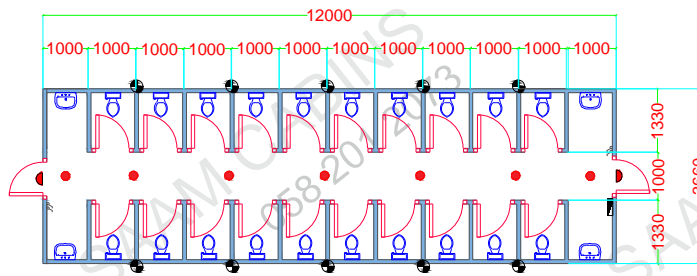

Brand New Fire Rated Porta cabin Toilet Unit size 12 x 3.6 meter with all standard electrical/Sanitary fitting including deliver 20 Toilet WC western or asian, 4 washbasin, including deliver, with RTA permission, toll charges, safety vehicle for the cabin. Electrical fitting False ceiling LED light Distribution board, Exhaust fan, Sanitary fitting, WC, Washbasin, Mirror, Paper holder, Soap holder. The Cabin will be just like plug and play, Client only need to give Power/water and drainage connection, (Civil footing and offloading crane client need to arrange at the time of deliver)

Picture for reference of the cabin, The cabin will be fabricated according to the drawing below.

FLOOR PLAN

FOUNDATION PLAN
PRECAST BLOCK SIZE 40 X 40 X 40

SIDE ELEVATION

FRONT ELEVATION

REAR ELEVATION

LEGENDS

	Window AC
	Exhaust Fan
	False Ceiling LED Light
	Bulk Head Lamp
	13A Switched Socket
	15A Switched Socket
	Distribution Board
	One gang one way switch
	Split AC
	European W/C
	Wash Basin
	Sink
	Window
	Door
	Precast Block
	Water in and out
	Shower
	AC Compressor
	Double Socket with Data Point
	Shower Tray