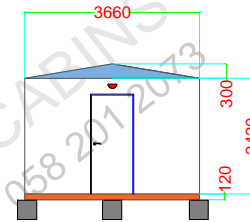

Brand New Fire Rated Porta cabin Toilet Unit size 12 x 3.6 meter with all standard electrical/Sanitary fitting including deliver 20 Toilet WC western or asian, 4 washbasin, including deliver, with RTA permission, toll charges, safety vehicle for the cabin. Electrical fitting False ceiling LED light Distribution board, Exhaust fan, Sanitary fitting, WC, Washbasin, Mirror, Paper holder, Soap holder. The Cabin will be just like plug and play, Client only need to give Power/water and drainage connection, (Civil footing and offloading crane client need to arrange at the time of deliver)

Picture for reference of the cabin, The cabin will be fabricated according to the drawing below.

FLOOR PLAN

FOUNDATION PLAN
PRECAST BLOCK SIZE 40 X 40 X 40

SIDE ELEVATION

FRONT ELEVATION

REAR ELEVATION

LEGENDS