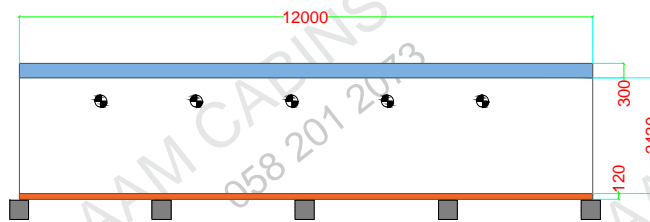

Brand New Fire Rated Porta cabin Toilet Unit size 12 x 3.6 meter with all standard electrical/Sanitary fitting including deliver 20 Toilet WC western or asian, 4 washbasin, including deliver, with RTA permission, toll charges, safety vehicle for the cabin. Electrical fitting False ceiling LED light Distribution board, Exhaust fan, Sanitary fitting, WC, Washbasin, Mirror, Paper holder, Soap holder. The Cabin will be just like plug and play, Client only need to give Power/water and drainage connection, (Civil footing and offloading crane client need to arrange at the time of deliver)

Picture for reference of the cabin, The cabin will be fabricated according to the drawing below.

FLOOR PLAN

FOUNDATION PLAN
PRECAST BLOCK SIZE 40 X 40 X 40

SIDE ELEVATION

FRONT ELEVATION

REAR ELEVATION

LEGENDS

	Window AC
	Exhaust Fan
	False Ceiling LED Light
	Bulk Head Lamp
	13A Switched Socket
	15A Switched Socket
	Distribution Board
	One gang one way switch
	Split AC
	European W/C
	Wash Basin
	Sink
	Window
	Door
	Precast Block
	Water in and out
	Shower
	AC Compressor
	Double Socket with Data Point
	Shower Tray