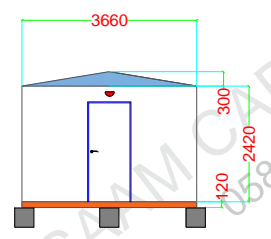

Brand New Fire Rated Porta cabin size Toilet Units 12 x 3.6 meter divided into 2 sections 1 for ladies and 1 for gents with 8 Toilets 2 washbasin, 2 Urinals for Gents, 10 Toilet 2 Washbasin for ladies with all standard electrical/Sanitary fitting including deliver with RTA permission, toll charges, safety vehicle for the cabin. Electrical fitting, False ceiling LED light, Distribution board, Exhaust fan, Sanitary fitting, WC, Washbasin, Mirror, Paper, holder, Soup holder, Urinals Note: The Cabin will be just like plug and play, Client only need to give Power/water and drainage connection, (Civil footing and offloading crane client need to arrange at the time of deliver) Picture for reference of the cabin, The cabin will be fabricated according to the drawing below.

FOUNDATION PLAN
PRECAST BLOCK SIZE 40 X 40 X 40

SIDE ELEVATION

FRONT ELEVATION

REAR ELEVATION

LEGENDS	
	Window AC
	Exhaust Fan
	False Ceiling LED Light
	Bulk Head Lamp
	13A Switched Socket
	15A Switched Socket
	Distribution Board
	One gang one way switch
	Split AC
	European W/C
	Wash Basin
	Sink
	Window
	Door
	Precast Block
	Water in and out
	Shower
	AC Compressor
	Double Socket with Data Point
	Shower Tray