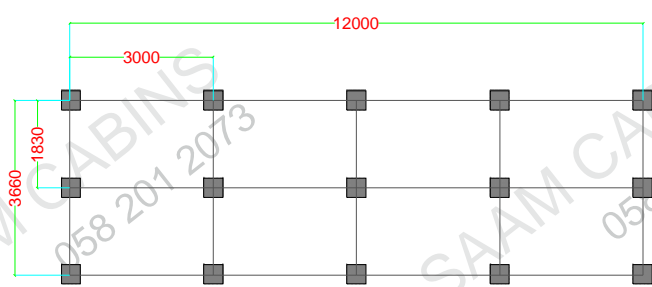

Brand New Fire Rated Porta cabin size Toilet Units 12 x 3.6 meter divided into 2 sections 1 for ladies and 1 for gents with 8 Toilets 2 washbasin, 2 Urinals for Gents, 10 Toilet 2 Washbasin for ladies with all standard electrical/Sanitary fitting including deliver with RTA permission, toll charges, safety vehicle for the cabin. Electrical fitting, False ceiling LED light, Distribution board, Exhaust fan, Sanitary fitting, WC, Washbasin, Mirror, Paper, holder, Soup holder, Urinals Note: The Cabin will be just like plug and play, Client only need to give Power/water and drainage connection, (Civil footing and offloading crane client need to arrange at the time of deliver) Picture for reference of the cabin, The cabin will be fabricated according to the drawing below.

FOUNDATION PLAN
PRECAST BLOCK SIZE 40 X 40 X 40

SIDE ELEVATION

FRONT ELEVATION

REAR ELEVATION

LEGENDS	
	Window AC
	Exhaust Fan
	False Ceiling LED Light
	Bulk Head Lamp
	13A Switched Socket
	15A Switched Socket
	Distribution Board
	One gang one way switch
	Split AC
	European W/C
	Wash Basin
	Sink
	Window
	Door
	Precast Block
	Water in and out
	Shower
	AC Compressor
	Double Socket with Data Point
	Shower Tray