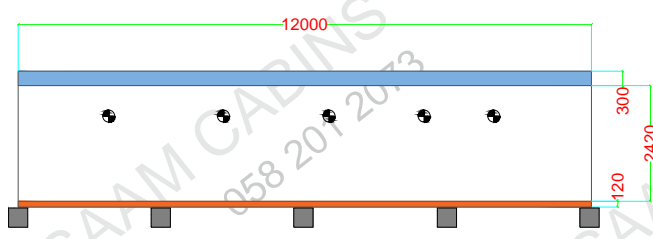

Brand New Fire Rated Porta cabin size Toilet Units 12 x 3.6 meter divided into 2 sections 1 for ladies and 1 for gents with 8 Toilets 2 washbasin, 2 Urinals for Gents, 10 Toilet 2 Washbasin for ladies with all standard electrical/Sanitary fitting including deliver with RTA permission, toll charges, safety vehicle for the cabin. Electrical fitting, False ceiling LED light, Distribution board, Exhaust fan, Sanitary fitting, WC, Washbasin, Mirror, Paper, holder, Soup holder, Urinals Note: The Cabin will be just like plug and play, Client only need to give Power/water and drainage connection, (Civil footing and offloading crane client need to arrange at the time of deliver) Picture for reference of the cabin, The cabin will be fabricated according to the drawing below.

FOUNDATION PLAN
PRECAST BLOCK SIZE 40 X 40 X 40

SIDE ELEVATION

FRONT ELEVATION

REAR ELEVATION

LEGENDS	
	Window AC
	Exhaust Fan
	False Ceiling LED Light
	Bulk Head Lamp
	13A Switched Socket
	15A Switched Socket
	Distribution Board
	One gang one way switch
	Split AC
	European W/C
	Wash Basin
	Sink
	Window
	Door
	Precast Block
	Water in and out
	Shower
	AC Compressor
	Double Socket with Data Point
	Shower Tray