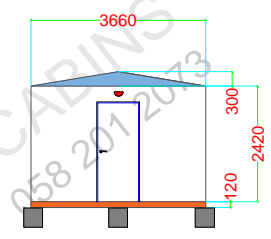

Brand New Fire Rated Porta cabin size Toilet Units 12 x 3.6 meter divided into 2 sections 1 for ladies and 1 for gents with 8 Toilets 2 washbasin, 2 Urinals for Gents, 10 Toilet 2 Washbasin for ladies with all standard electrical/Sanitary fitting including deliver with RTA permission, toll charges, safety vehicle for the cabin. Electrical fitting, False ceiling LED light, Distribution board, Exhaust fan, Sanitary fitting, WC, Washbasin, Mirror, Paper, holder, Soup holder, Urinals Note: The Cabin will be just like plug and play, Client only need to give Power/water and drainage connection, (Civil footing and offloading crane client need to arrange at the time of deliver) Picture for reference of the cabin, The cabin will be fabricated according to the drawing below.

FOUNDATION PLAN
PRECAST BLOCK SIZE 40 X 40 X 40

SIDE ELEVATION

FRONT ELEVATION

REAR ELEVATION

LEGENDS	
	Window AC
	Exhaust Fan
	False Ceiling LED Light
	Bulk Head Lamp
	13A Switched Socket
	15A Switched Socket
	Distribution Board
	One gang one way switch
	Split AC
	European W/C
	Wash Basin
	Sink
	Window
	Door
	Precast Block
	Water in and out
	Shower
	AC Compressor
	Double Socket with Data Point
	Shower Tray