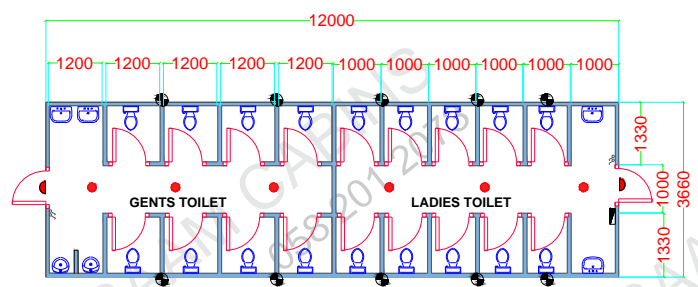

Brand New Fire Rated Porta cabin size Toilet Units 12 x 3.6 meter divided into 2 sections 1 for ladies and 1 for gents with 8 Toilets 2 washbasin, 2 Urinals for Gents, 10 Toilet 2 Washbasin for ladies with all standard electrical/Sanitary fitting including deliver with RTA permission, toll charges, safety vehicle for the cabin. Electrical fitting, False ceiling LED light, Distribution board, Exhaust fan, Sanitary fitting, WC, Washbasin, Mirror, Paper, holder, Soup holder, Urinals Note: The Cabin will be just like plug and play, Client only need to give Power/water and drainage connection, (Civil footing and offloading crane client need to arrange at the time of deliver) Picture for reference of the cabin, The cabin will be fabricated according to the drawing below.

FOUNDATION PLAN
PRECAST BLOCK SIZE 40 X 40 X 40

SIDE ELEVATION

FRONT ELEVATION

REAR ELEVATION

LEGENDS	
	Window AC
	Exhaust Fan
	False Ceiling LED Light
	Bulk Head Lamp
	13A Switched Socket
	15A Switched Socket
	Distribution Board
	One gang one way switch
	Split AC
	European W/C
	Wash Basin
	Sink
	Window
	Door
	Precast Block
	Water in and out
	Shower
	AC Compressor
	Double Socket with Data Point
	Shower Tray