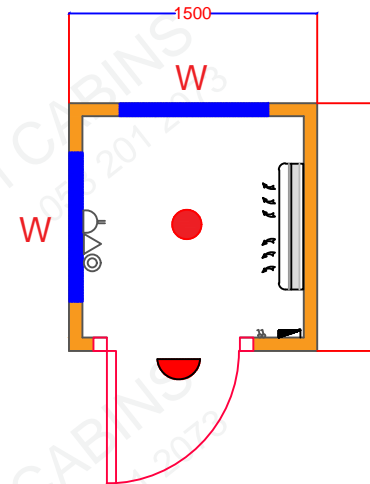

Brand New Fire Rated Security Porta cabin size 1.5 x 1.5 meter with all standard electrical fitting including deliver with RTA permission, toll charges, safety vehicle for the cabin.. and offloading of the cabin via pick up crane. Electrical fitting, False ceiling LED light, Power sockets, data point. Distribution board 2 side windows, and glass on door. The Cabin will Just like plug and play the client only need to give power connection. color as be client choice.

Note : Split AC Optional (The picture below is for reference, the cabin will be constructed as per the drawing below

LEGENDS

	Window AC
	Exhaust Fan
	False Ceiling LED Light
	Bulk Head Lamp
	13A Switched Socket
	15A Switched Socket
	Distribution Board
	One gang one way switch
	Split AC
	European W/C
	Wash Basin
	Sink
	Window
	Door
	Precast Block
	Water in and out
	Shower
	AC Compressor
	Double Socket with Data Point
	Shower Tray