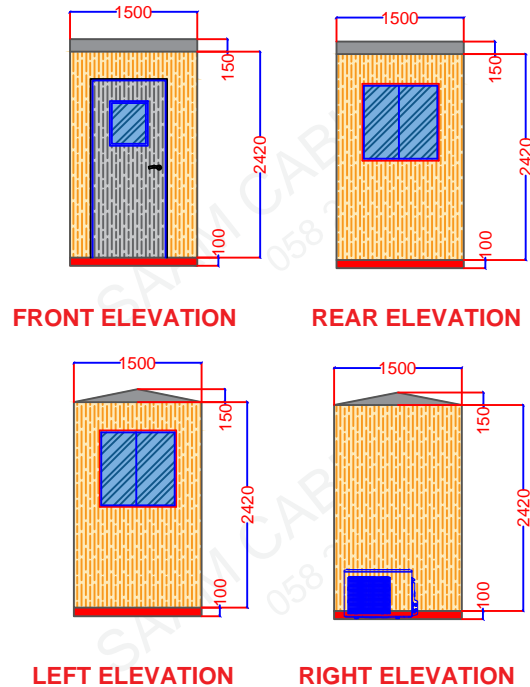

Brand New Fire Rated Security Porta cabin size 1.5 x 1.5 meter with all standard electrical fitting including deliver with RTA permission, toll charges, safety vehicle for the cabin.. and offloading of the cabin via pick up crane. Electrical fitting, False ceiling LED light, Power sockets, data point. Distribution board 2 side windows, and glass on door. The Cabin will Just like plug and play the client only need to give power connection. color as be client choice.

Note : Split AC Optional (The picture below is for reference, the cabin will be constructed as per the drawing below

LEGENDS

	Window AC
	Exhaust Fan
	False Ceiling LED Light
	Bulk Head Lamp
	13A Switched Socket
	15A Switched Socket
	Distribution Board
	One gang one way switch
	Split AC
	European W/C
	Wash Basin
	Sink
	Window
	Door
	Precast Block
	Water in and out
	Shower
	AC Compressor
	Double Socket with Data Point
	Shower Tray