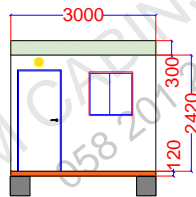

Brand New Fire Rated Security Porta cabin size 3 x 3 meter with attached Toilet with all standard electrical/sanitary fitting including deliver with RTA permission, toll charges, safety vehicle for the cabin.. and offloading of the cabin via pick up crane. Electrical fitting, False ceiling LED light, Power sockets, data point. Distribution board 2 side windows The Cabin will Just like plug and play the client only need to give power connection. color as be client choice.

Note : Split AC Optional (The picture below is for reference, the cabin will be constructed as per the drawing below

FLOOR PLAN

RIGHT SIDE ELEVATION

FOUNDATION PLAN
PRECAST BLOCK SIZE 40 X 40 X 40

FRONT ELEVATION