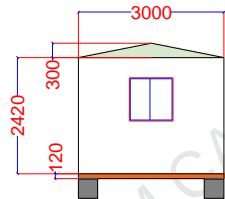

Brand New Fire Rated Security Porta cabin size 3 x 3 meter with attached Toilet with all standard electrical/sanitary fitting including deliver with RTA permission, toll charges, safety vehicle for the cabin.. and offloading of the cabin via pick up crane. Electrical fitting, False ceiling LED light, Power sockets, data point. Distribution board 2 side windows The Cabin will Just like plug and play the client only need to give power connection. color as be client choice.

Note : Split AC Optional (The picture below is for reference, the cabin will be constructed as per the drawing below

FLOOR PLAN

RIGHT SIDE ELEVATION

FOUNDATION PLAN
PRECAST BLOCK SIZE 40 X 40 X 40

FRONT ELEVATION