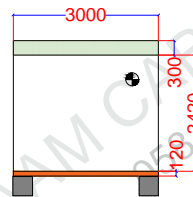

Brand New Fire Rated Security Porta cabin size 3 x 3 meter with attached Toilet with all standard electrical/sanitary fitting including deliver with RTA permission, toll charges, safety vehicle for the cabin.. and offloading of the cabin via pick up crane. Electrical fitting, False ceiling LED light, Power sockets, data point. Distribution board 2 side windows The Cabin will Just like plug and play the client only need to give power connection. color as be client choice.

Note : Split AC Optional (The picture below is for reference, the cabin will be constructed as per the drawing below

FLOOR PLAN

RIGHT SIDE ELEVATION

FOUNDATION PLAN
PRECAST BLOCK SIZE 40 X 40 X 40

FRONT ELEVATION