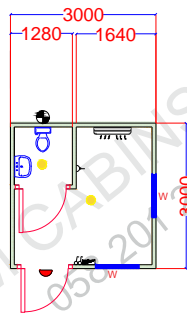

Brand New Fire Rated Security Porta cabin size 3 x 3 meter with attached Toilet with all standard electrical/sanitary fitting including deliver with RTA permission, toll charges, safety vehicle for the cabin.. and offloading of the cabin via pick up crane. Electrical fitting, False ceiling LED light, Power sockets, data point. Distribution board 2 side windows The Cabin will Just like plug and play the client only need to give power connection. color as be client choice.

Note : Split AC Optional (The picture below is for reference, the cabin will be constructed as per the drawing below

FLOOR PLAN

RIGHT SIDE ELEVATION

FOUNDATION PLAN
PRECAST BLOCK SIZE 40 X 40 X 40

FRONT ELEVATION

REAR ELEVATION

RIGHT SIDE ELEVATION

LEGENDS

	Window AC
	Exhaust Fan
	False Ceiling LED Light
	Bulk Head Lamp
	13A Switched Socket
	15A Switched Socket
	Distribution Board
	One gang one way switch
	Split AC
	European W/C
	Wash Basin
	Sink
	Window
	Door
	Precast Block
	Water in and out
	Shower
	AC Compressor
	Double Socket with Data Point
	Shower Tray