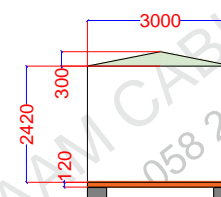

RIGHT SIDE ELEVATION

LEGENDS

	Window AC
	Exhaust Fan
	False Ceiling LED Light
	Bulk Head Lamp
	13A Switched Socket
	15A Switched Socket
	Distribution Board
	One gang one way switch
	Split AC
	European W/C
	Wash Basin
	Sink
	Window
	Door
	Precast Block
	Water in and out
	Shower
	AC Compressor
	Double Socket with Data Point
	Shower Tray