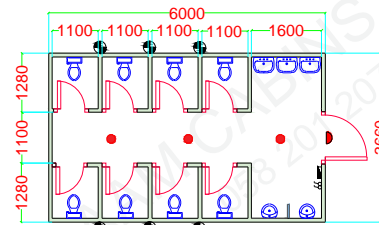

Brand New Fire Rated Porta cabin Toilet Unit size 6 x 3.6 meter 8 WC, 3 washbasin 2 Urinals with all standard electrical/Sanitary fitting Electrical fitting, False ceiling LED light, Distribution board, Exhaust fan, Sanitary fitting, WC, Washbasin, Mirror, Paper holder, Soap holder

Picture for reference of the cabin, The cabin will be fabricated according to the drawing below.

FLOOR PLAN

FOUNDATION PLAN
PRECAST BLOCK SIZE 40 X 40 X 40

FRONT ELEVATION

RIGHT SIDE ELEVATION

LEFT SIDE ELEVATION