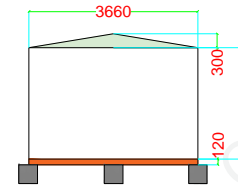

Brand New Fire Rated Porta cabin Toilet Unit size 6 x 3.6 meter 8 WC, 3 washbasin 2 Urinals with all standard electrical/Sanitary fitting Electrical fitting, False ceiling LED light, Distribution board, Exhaust fan, Sanitary fitting, WC, Washbasin, Mirror, Paper holder, Soap holder

Picture for reference of the cabin, The cabin will be fabricated according to the drawing below.

FLOOR PLAN

FOUNDATION PLAN
PRECAST BLOCK SIZE 40 X 40 X 40

FRONT ELEVATION

RIGHT SIDE ELEVATION

LEFT SIDE ELEVATION