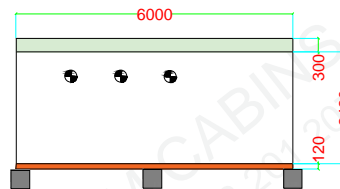

Brand New Fire Rated Porta cabin Toilet Unit size 6 x 3.6 meter 8 WC, 3 washbasin 2 Urinals with all standard electrical/Sanitary fitting Electrical fitting, False ceiling LED light, Distribution board, Exhaust fan, Sanitary fitting, WC, Washbasin, Mirror, Paper holder, Soap holder

Picture for reference of the cabin, The cabin will be fabricated according to the drawing below.

FLOOR PLAN

FOUNDATION PLAN
PRECAST BLOCK SIZE 40 X 40 X 40

FRONT ELEVATION

RIGHT SIDE ELEVATION

LEFT SIDE ELEVATION