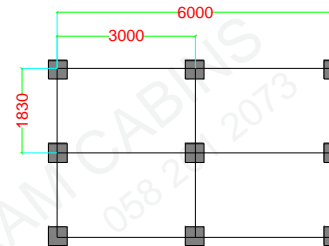

Brand New Fire Rated Porta cabin Toilet Unit size 6 x 3.6 meter 8 WC, 3 washbasin 2 Urinals with all standard electrical/Sanitary fitting Electrical fitting, False ceiling LED light, Distribution board, Exhaust fan, Sanitary fitting, WC, Washbasin, Mirror, Paper holder, Soap holder

Picture for reference of the cabin, The cabin will be fabricated according to the drawing below.

FLOOR PLAN

FOUNDATION PLAN
PRECAST BLOCK SIZE 40 X 40 X 40

FRONT ELEVATION

RIGHT SIDE ELEVATION

LEFT SIDE ELEVATION