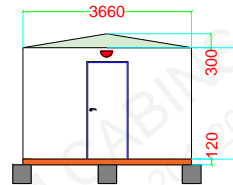

Brand New Fire Rated Porta cabin Toilet Unit size 6 x 3.6 meter 8 WC, 3 washbasin 2 Urinals with all standard electrical/Sanitary fitting Electrical fitting, False ceiling LED light, Distribution board, Exhaust fan, Sanitary fitting, WC, Washbasin, Mirror, Paper holder, Soap holder

Picture for reference of the cabin, The cabin will be fabricated according to the drawing below.

FLOOR PLAN

FOUNDATION PLAN
PRECAST BLOCK SIZE 40 X 40 X 40

FRONT ELEVATION

RIGHT SIDE ELEVATION

LEFT SIDE ELEVATION