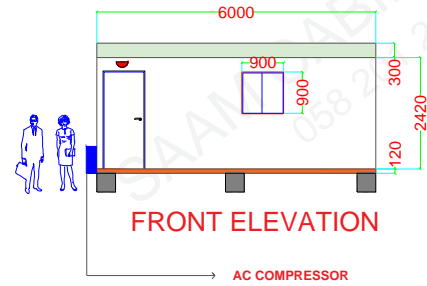

Brand New Fire Rated Porta Cabin, size 6 x 3.6 meter, Open hall with all standard electrical fitting such as false ceiling led light, power sockets, Data Points, DB etc.. including deliver

AC Optional New 1.5 Ton, Split AC with installation on extended skid on the base for compressor.

Picture for reference only, the cabin will be constructed as be the drawing below

AC COMPRESSOR
INSTALLATION ON
EXTENDED SKID
OF THE CABIN

FLOOR PLAN

RIGHT SIDE ELEVATION

FOUNDATION PLAN

PRECAST BLOCK SIZE 40 X 40 X 40