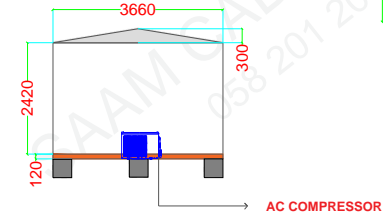

FOUNDATION PLAN

LEFT SIDE ELEVATION

LEGENDS

	Window AC
	Exhaust Fan
	False Ceiling LED Light
	Bulk Head Lamp
	13A Switched Socket
	15A Switched Socket
	Distribution Board
	One gang one way switch
	Split AC
	European W/C
	Wash Basin
	Sink
	Window
	Door
	Precast Block
	Water in and out
	Shower
	AC Compressor
	Double Socket with Data Point
	Shower Tray

Drawing Title
SAM - 6 Meter Open Hall

Drawing by : Sadiq Ali

SAAM CABINS
058 201 2073
sales@saamcabins.com

SAAM CABINS FZE
Direct Number : +971 58 201 2073 | Office : +971 6 714 4832 | Fax : +971 5 714 4801
Post Box : 662
Email : sales@saamcabins.com