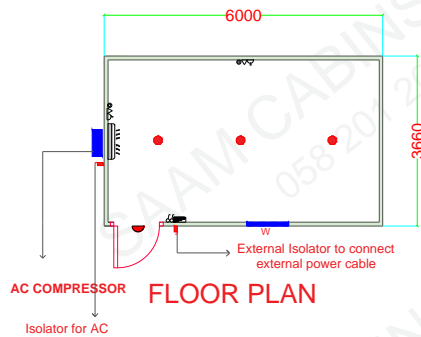

Brand New Fire Rated Porta Cabin, size 6 x 3.6 meter, Open hall with all standard electrical fitting such as false ceiling led light, power sockets, Data Points, DB etc.. including deliver

AC Optional New 1.5 Ton, Split AC with installation on extended skid on the base for compressor.

Picture for reference only, the cabin will be constructed as be the drawing below

AC COMPRESSOR
INSTALLATION ON
EXTENDED SKID
OF THE CABIN

FLOOR PLAN

RIGHT SIDE ELEVATION

FOUNDATION PLAN

PRECAST BLOCK SIZE 40 X 40 X 40

FRONT ELEVATION

LEFT SIDE ELEVATION

LEGENDS

	Window AC
	Exhaust Fan
	False Ceiling LED Light
	Bulk Head Lamp
	13A Switched Socket
	15A Switched Socket
	Distribution Board
	One gang one way switch
	Split AC
	European W/C
	Wash Basin
	Sink
	Window
	Door
	Precast Block
	Water in and out
	Shower
	AC Compressor
	Double Socket with Data Point
	Shower Tray