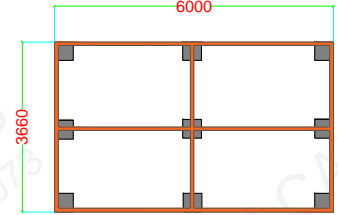

Brand New Fire Rated Porta Cabin, size 6 x 3.6 meter, Open hall with all standard electrical fitting such as false ceiling led light, power sockets, Data Points, DB etc.. including deliver

AC Optional New 1.5 Ton, Split AC with installation on extended skid on the base for compressor.

Picture for reference only, the cabin will be constructed as be the drawing below

AC COMPRESSOR
INSTALLATION ON
EXTENDED SKID
OF THE CABIN

FLOOR PLAN

RIGHT SIDE ELEVATION

FOUNDATION PLAN

PRECAST BLOCK SIZE 40 X 40 X 40